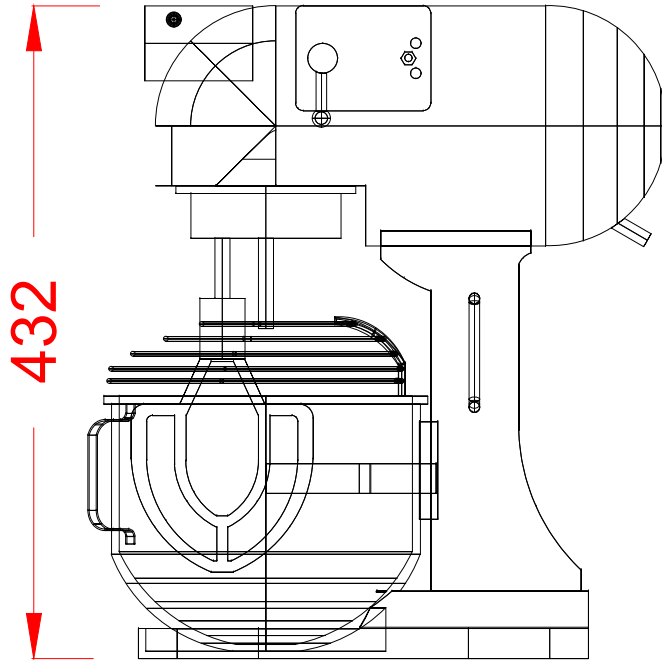

5 Litre Bench Mounted Mixer

N50-110

1 Electric

230/50/1 0.13kW 1.7amps.
MIXER COMES WITH 13amp PLUG,
FITTED WITH 13amp FUSE.

PLOT SCALE: 1:5

RIGHT TO MAKE NECESSARY CHANGES IS RESERVED