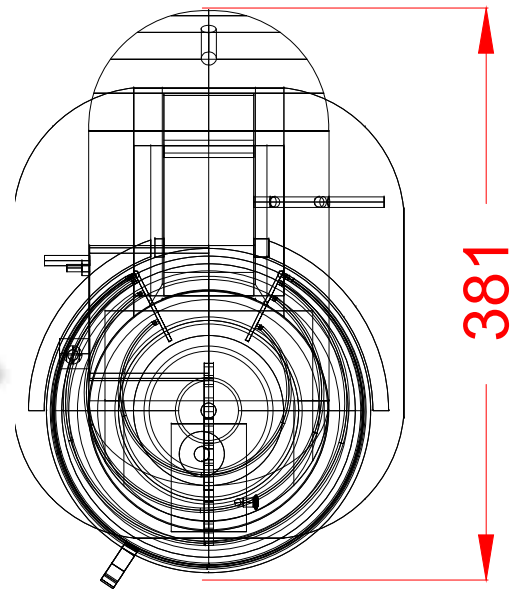

5 Litre Bench Mounted Mixer

N50-110

1 Electric

230/50/1 0.13kW 1.7amps.
MIXER COMES WITH 13amp PLUG,
FITTED WITH 13amp FUSE.

PLOT SCALE: 1:5

RIGHT TO MAKE NECESSARY CHANGES IS RESERVED