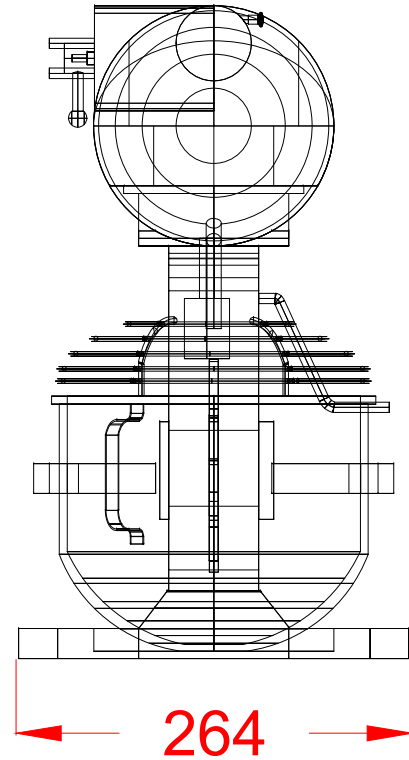

5 Litre Bench Mounted Mixer

N50-110

1 Electric

230/50/1 0.13kW 1.7amps.
MIXER COMES WITH 13amp PLUG,
FITTED WITH 13amp FUSE.

PLOT SCALE: 1:5

RIGHT TO MAKE NECESSARY CHANGES IS RESERVED